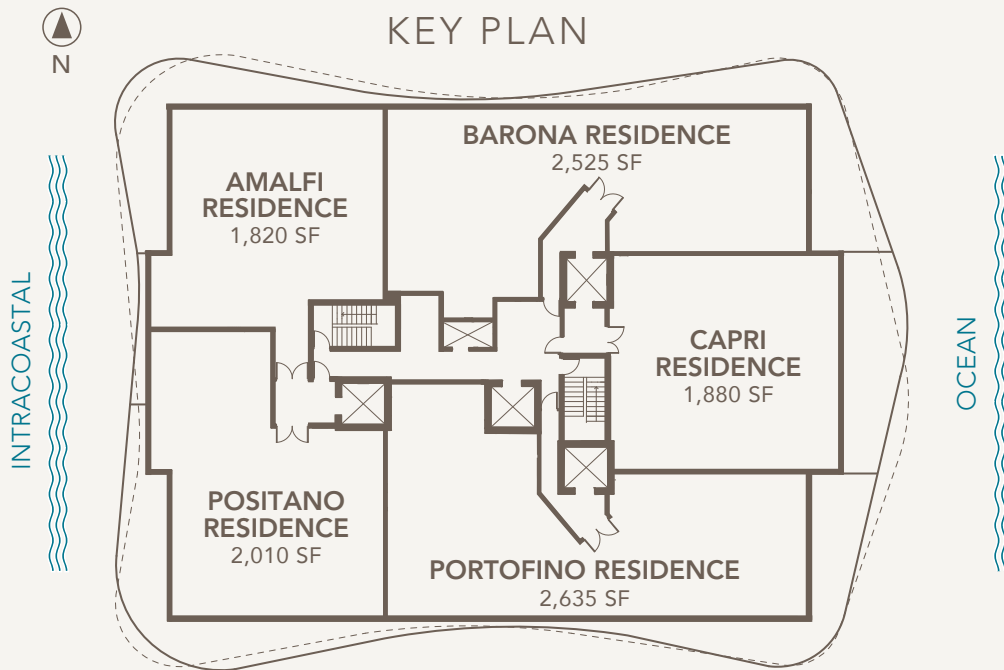

LOCATION MAP

Sabbia
BEACH

OCEANFRONT LIVING

Artist's conceptual rendering.

EAST OCEAN VIEW

ONLY FIVE RESIDENCES PER FLOOR

AMALFI RESIDENCE

2 BEDROOMS 2.5 BATHROOMS	
A/C AREA	1,820 SF
BALCONY	490 SF

TOTAL	2,310 SF

BARONA RESIDENCE

3 BEDROOMS + DEN 4 BATHROOMS	
A/C AREA	2,525 SF
BALCONY	480 SF

TOTAL	3,005 SF

CAPRI RESIDENCE

2 BEDROOMS + DEN 2.5 BATHROOMS	
A/C AREA	1,880 SF
BALCONY	420 SF

TOTAL	2,300 SF

PORTOFINO RESIDENCE