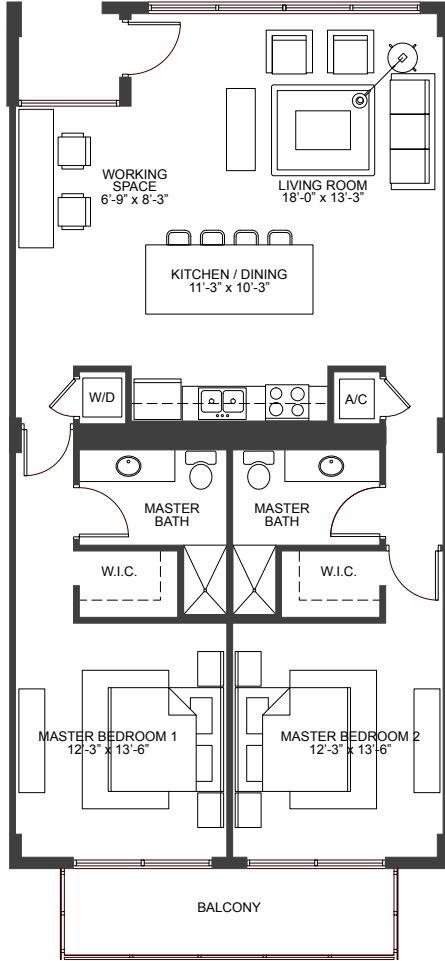

UNIT A
2 Bed / 2 Bath

AC AREA	1,250 SF
TOTAL	1,250 SF

UNIT B
2 Bed / 2 Bath

AC AREA	1,200 SF
BALCONY	100 SF
TOTAL	1,300 SF

UNIT B1
2 Bed / 2 Bath

AC AREA	1,200 SF
BALCONY	100 SF
TOTAL	1,300 SF

UNIT C
2 Bed / 2.5 Bath + Media Room

AC AREA	2,200 SF
BALCONY	200 SF
TOTAL	2,400 SF