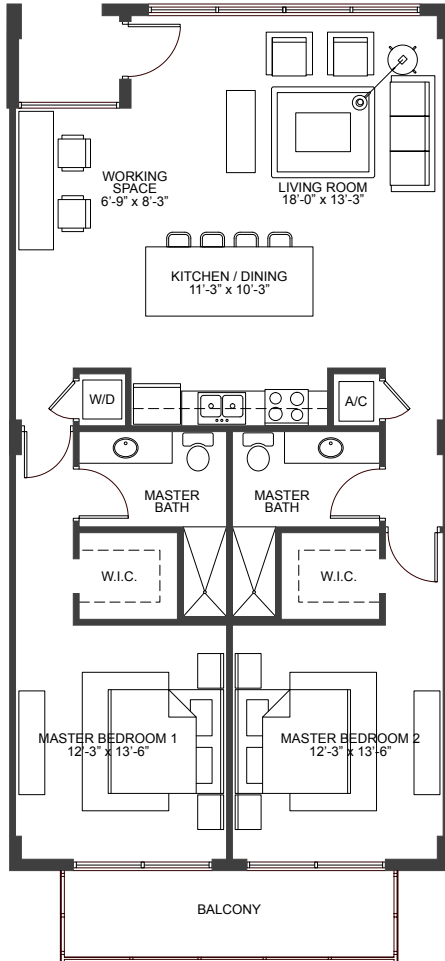

UNIT A
2 Bed / 2 Bath

AC AREA	1,250 SF
TOTAL	1,250 SF

UNIT B
2 Bed / 2 Bath

AC AREA	1,200 SF
BALCONY	100 SF
TOTAL	1,300 SF

UNIT B1
2 Bed / 2 Bath

AC AREA	1,200 SF
BALCONY	100 SF
TOTAL	1,300 SF

UNIT C
2 Bed / 2.5 Bath + Media Room

AC AREA	2,200 SF
BALCONY	200 SF
TOTAL	2,400 SF