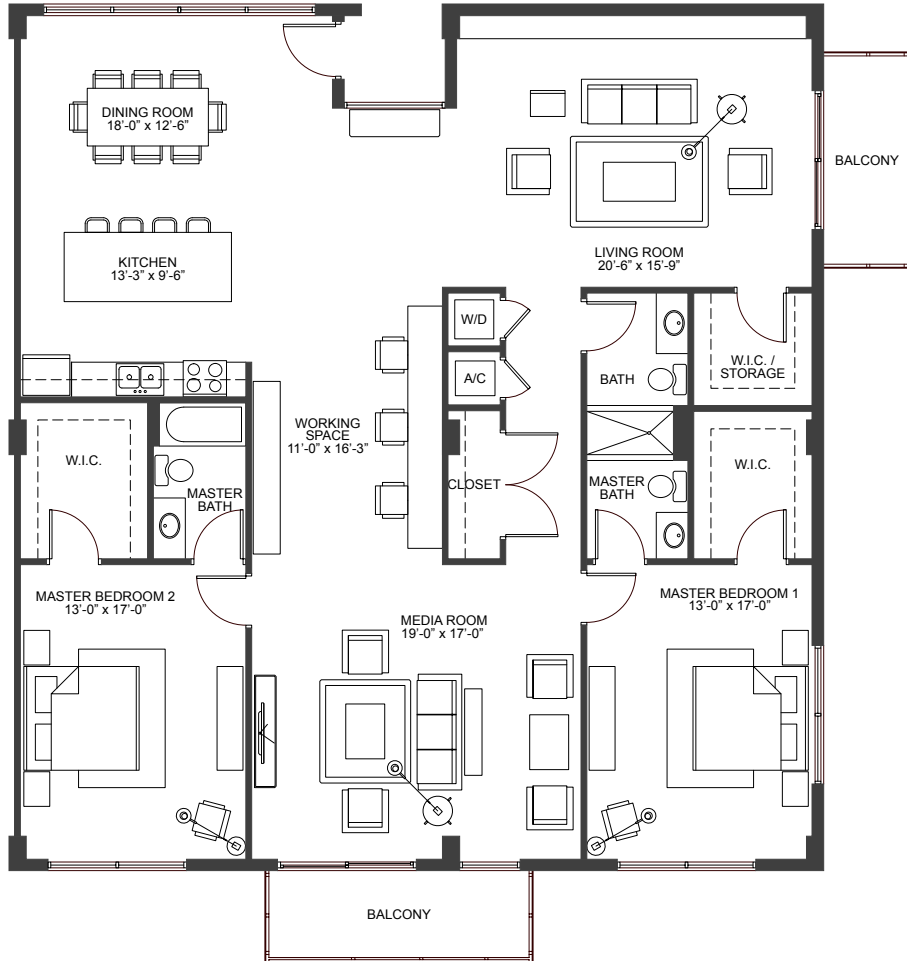

UNIT A
2 Bed / 2 Bath

AC AREA	1,250 SF
TOTAL	1,250 SF

UNIT B
2 Bed / 2 Bath

AC AREA	1,200 SF
BALCONY	100 SF
TOTAL	1,300 SF

UNIT B1
2 Bed / 2 Bath

AC AREA	1,200 SF
BALCONY	100 SF
TOTAL	1,300 SF

UNIT C
2 Bed / 2.5 Bath + Media Room

AC AREA	2,200 SF
BALCONY	200 SF
TOTAL	2,400 SF