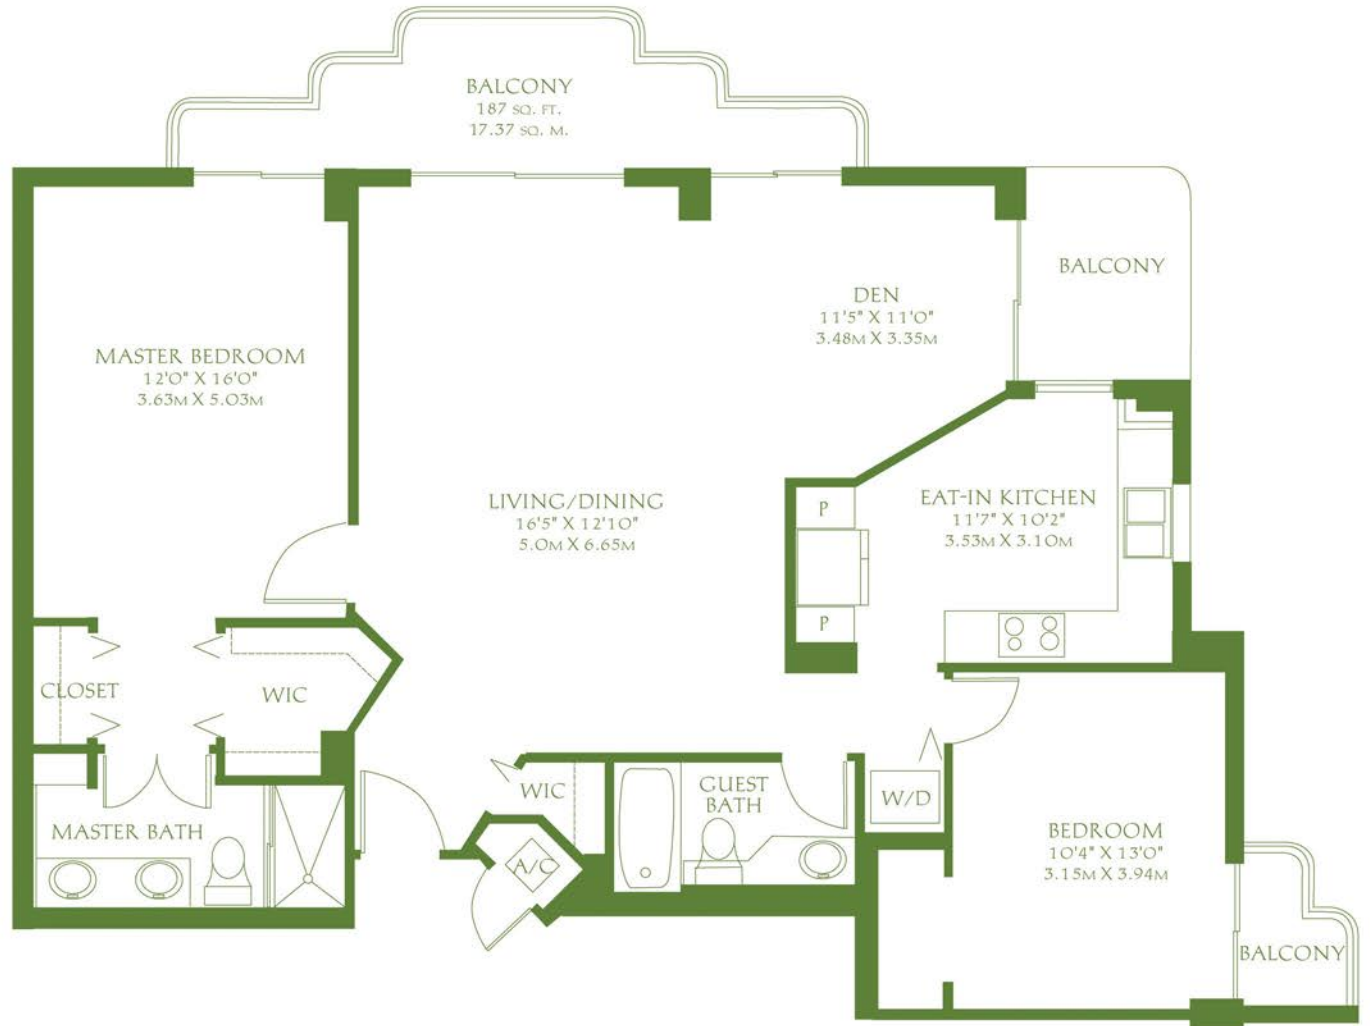

Crawford

2 BEDROOM 2 BATH PLUS DEN
ALL MEASUREMENTS ARE APPROXIMATE

LIVING AREA: 1,302 Sq. Ft. 121 Sq. M
 BALCONY: 187 Sq. Ft. 17.37 Sq. M
 TOTAL AREA: 1,489 Sq. Ft. 138.37 Sq. M

Astaire 1 BEDROOM 2 BATH PLUS DEN
ALL MEASUREMENTS ARE APPROXIMATE

LIVING AREA: 1,065 SQ. FT. 98.94 SQ. M
BALCONY: 114 SQ. FT. 10.59 SQ. M
TOTAL AREA: 1,179 SQ. FT. 109.53 SQ. M

Barrymore 2 BEDROOM 2 BATH
 ALL MEASUREMENTS ARE APPROXIMATE

LIVING AREA: 1,137 Sq. Ft. 105.6 Sq. M
 BALCONY: 126 Sq. Ft. 11.7 Sq. M
 TOTAL AREA: 1,263 Sq. Ft. 117.3 Sq. M