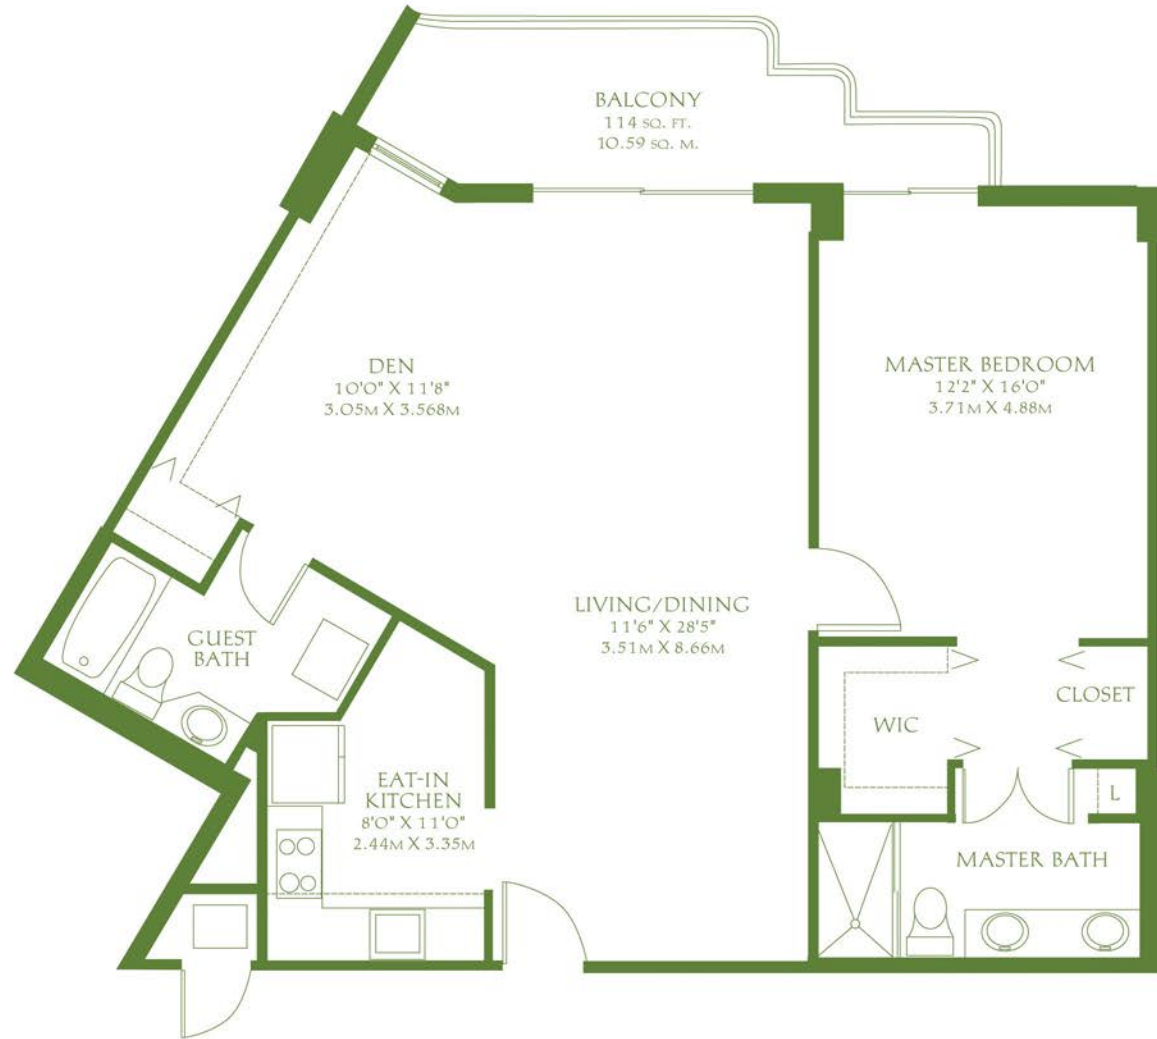

Crawford

2 BEDROOM 2 BATH PLUS DEN
ALL MEASUREMENTS ARE APPROXIMATE

LIVING AREA: 1,302 Sq. Ft. 121 Sq. M
 BALCONY: 187 Sq. Ft. 17.37 Sq. M
 TOTAL AREA: 1,489 Sq. Ft. 138.37 Sq. M

Astaire 1 BEDROOM 2 BATH PLUS DEN
ALL MEASUREMENTS ARE APPROXIMATE

LIVING AREA: 1,065 SQ. FT. 98.94 SQ. M
BALCONY: 114 SQ. FT. 10.59 SQ. M
TOTAL AREA: 1,179 SQ. FT. 109.53 SQ. M

Barrymore 2 BEDROOM 2 BATH
 ALL MEASUREMENTS ARE APPROXIMATE

LIVING AREA: 1,137 Sq. Ft. 105.6 Sq. M
 BALCONY: 126 Sq. Ft. 11.7 Sq. M
 TOTAL AREA: 1,263 Sq. Ft. 117.3 Sq. M