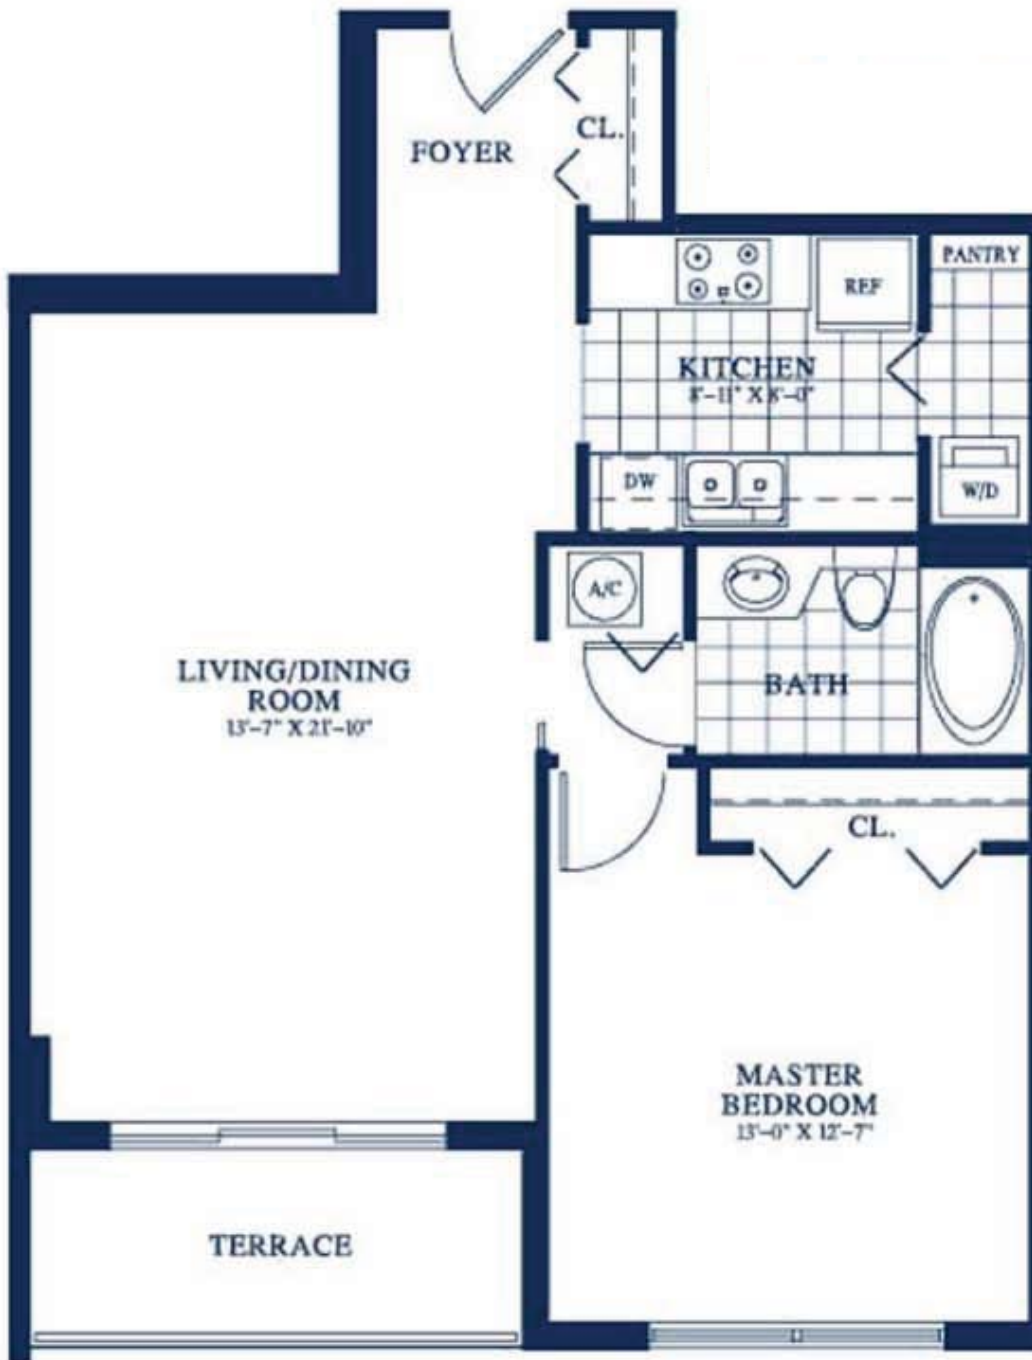

2 Master Bedrooms, 2 Bath

1212 sq. ft. Air Conditioned

137 sq. ft. Balcony

1349 sq. ft. Total

2 Master Bedrooms, 2 Bath

1212 sq. ft. Air Conditioned

137 sq. ft. Balcony

1349 sq. ft. Total

2 Master Bedrooms, 2 Bath

1151 sq. ft. Air Conditioned

67 sq. ft. Balcony

1218 sq. ft. Total

2 Master Bedrooms, 2 Bath

1151 sq. ft. Air Conditioned

67 sq. ft. Balcony

1218 sq. ft. Total

1 Bedroom, 1 Bath

783 sq. ft. Air Conditioned

67 sq. ft. Balcony

850 sq. ft. Total

1 Bedroom, 1 Bath

783 sq. ft. Air Conditioned

67 sq. ft. Balcony

850 sq. ft. Total

1 Bedroom, 1 Bath

783 sq. ft. Air Conditioned

67 sq. ft. Balcony

850 sq. ft. Total

2 Master Bedrooms, 2 Bath

1151 sq. ft. Air Conditioned

67 sq. ft. Balcony

1218 sq. ft. Total