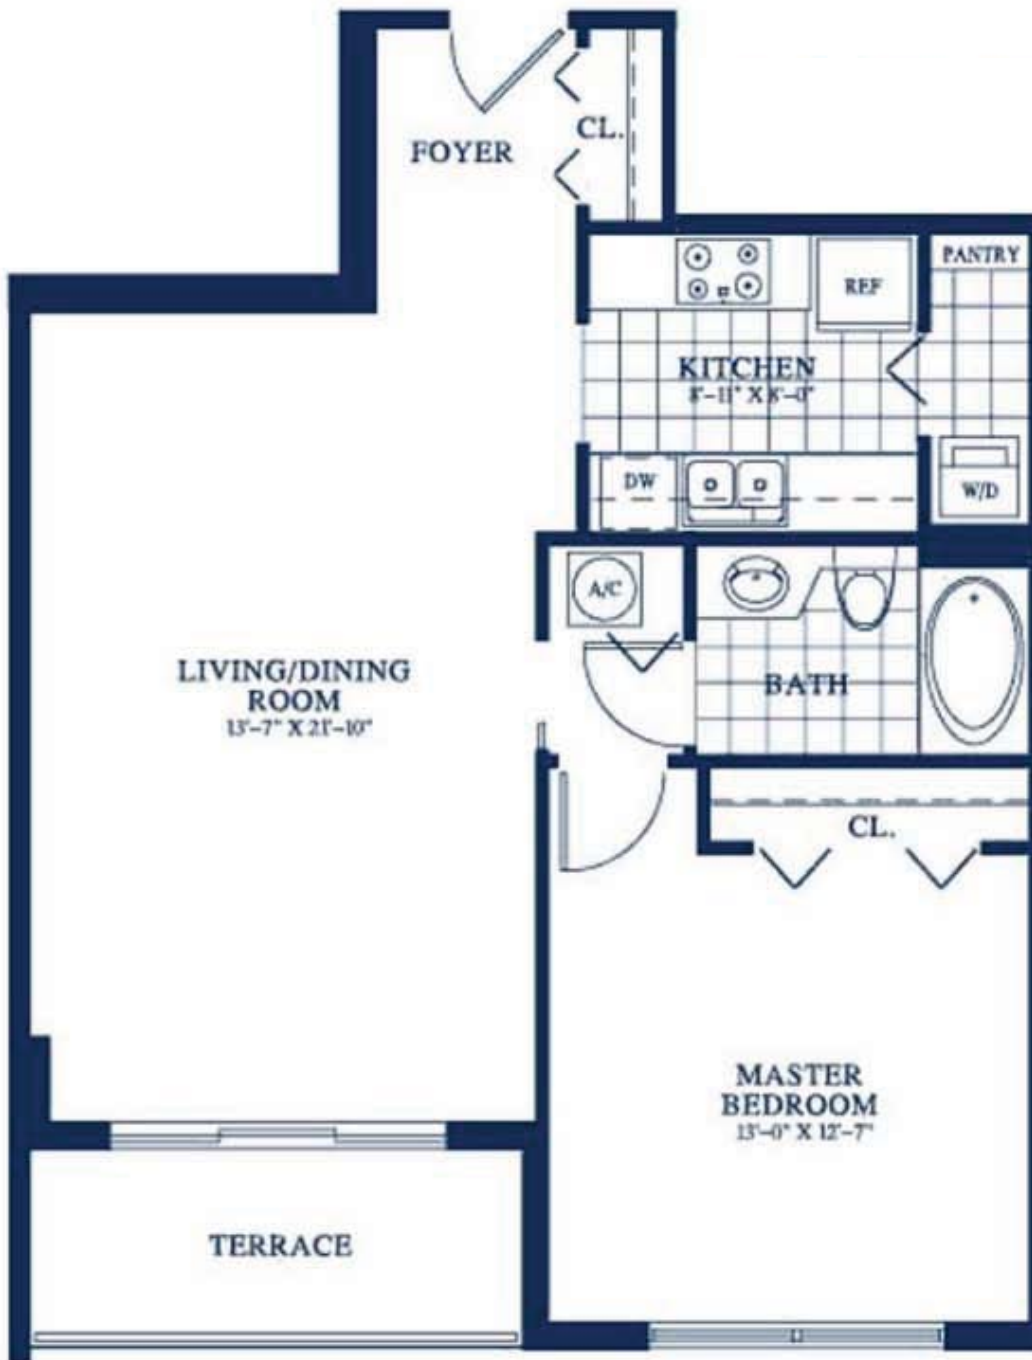

2 Master Bedrooms, 2 Bath

1212 sq. ft. Air Conditioned

137 sq. ft. Balcony

1349 sq. ft. Total

2 Master Bedrooms, 2 Bath

1212 sq. ft. Air Conditioned

137 sq. ft. Balcony

1349 sq. ft. Total

2 Master Bedrooms, 2 Bath

1151 sq. ft. Air Conditioned

67 sq. ft. Balcony

1218 sq. ft. Total

2 Master Bedrooms, 2 Bath

1151 sq. ft. Air Conditioned

67 sq. ft. Balcony

1218 sq. ft. Total

1 Bedroom, 1 Bath

783 sq. ft. Air Conditioned

67 sq. ft. Balcony

850 sq. ft. Total

1 Bedroom, 1 Bath

783 sq. ft. Air Conditioned

67 sq. ft. Balcony

850 sq. ft. Total

1 Bedroom, 1 Bath

783 sq. ft. Air Conditioned

67 sq. ft. Balcony

850 sq. ft. Total

2 Master Bedrooms, 2 Bath

1151 sq. ft. Air Conditioned

67 sq. ft. Balcony

1218 sq. ft. Total