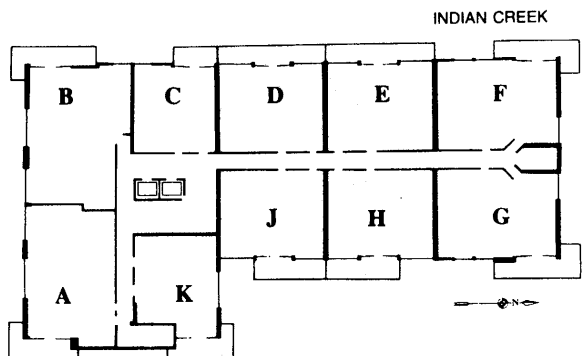

APARTMENT C
 1 Bedroom, 1½ Baths
 1036 Square Feet/96.2 Square Meters *

APARTMENT D, E, J & H

1 Bedroom (convertible), 2 Baths
 1442 Square Feet/134,0 Square Meters*
 Apartments D, E, J & H are approximately the same size with minor variations in balcony sizes.

* Dimensions are approximate and include balcony.

APARTMENT F & G

2 Bedrooms, 2 Baths
1515 Square Feet/140.7 Square Meters*

* Dimensions are approximate and include balcony.

APARTMENT K

1 Bedroom, 1½ Baths