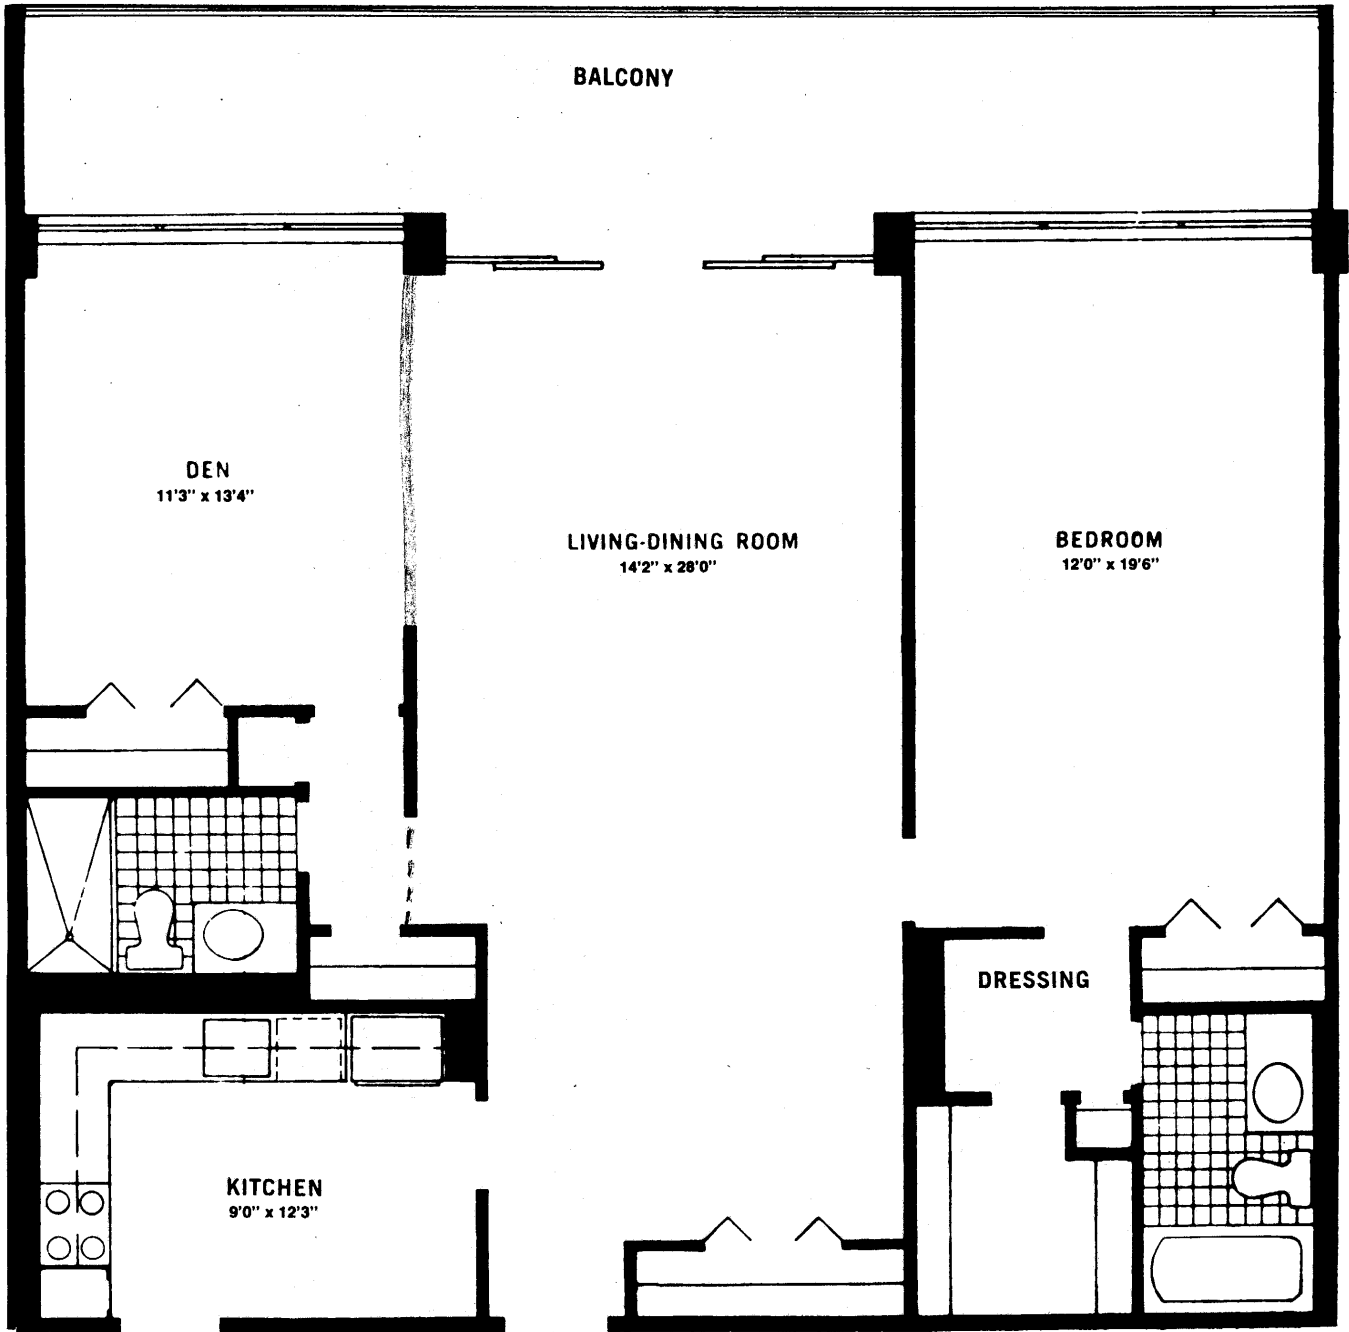

APARTMENT A
2 Bedrooms, 2 Baths
1664 Square Feet
154.5 Square Meters

* Dimensions are approximate and include balcony.

APARTMENT B
2 Bedrooms, 2 Baths
1923 Square Feet
178.6 Square Meters *

* Dimensions are approximate and include balcony.

APARTMENT C
 1 Bedroom, 1½ Baths
 1036 Square Feet/96.2 Square Meters *

APARTMENT D, E, J & H

1 Bedroom (convertible), 2 Baths
 1442 Square Feet/134,0 Square Meters*
 Apartments D, E, J & H are approximately the same size with minor variations in balcony sizes.

* Dimensions are approximate and include balcony.

APARTMENT F & G

2 Bedrooms, 2 Baths
1515 Square Feet/140.7 Square Meters*

* Dimensions are approximate and include balcony.

APARTMENT K

1 Bedroom, 1½ Baths

1173 Square Feet/109.0 Square Meters *

* Dimensions are approximate and include balcony.