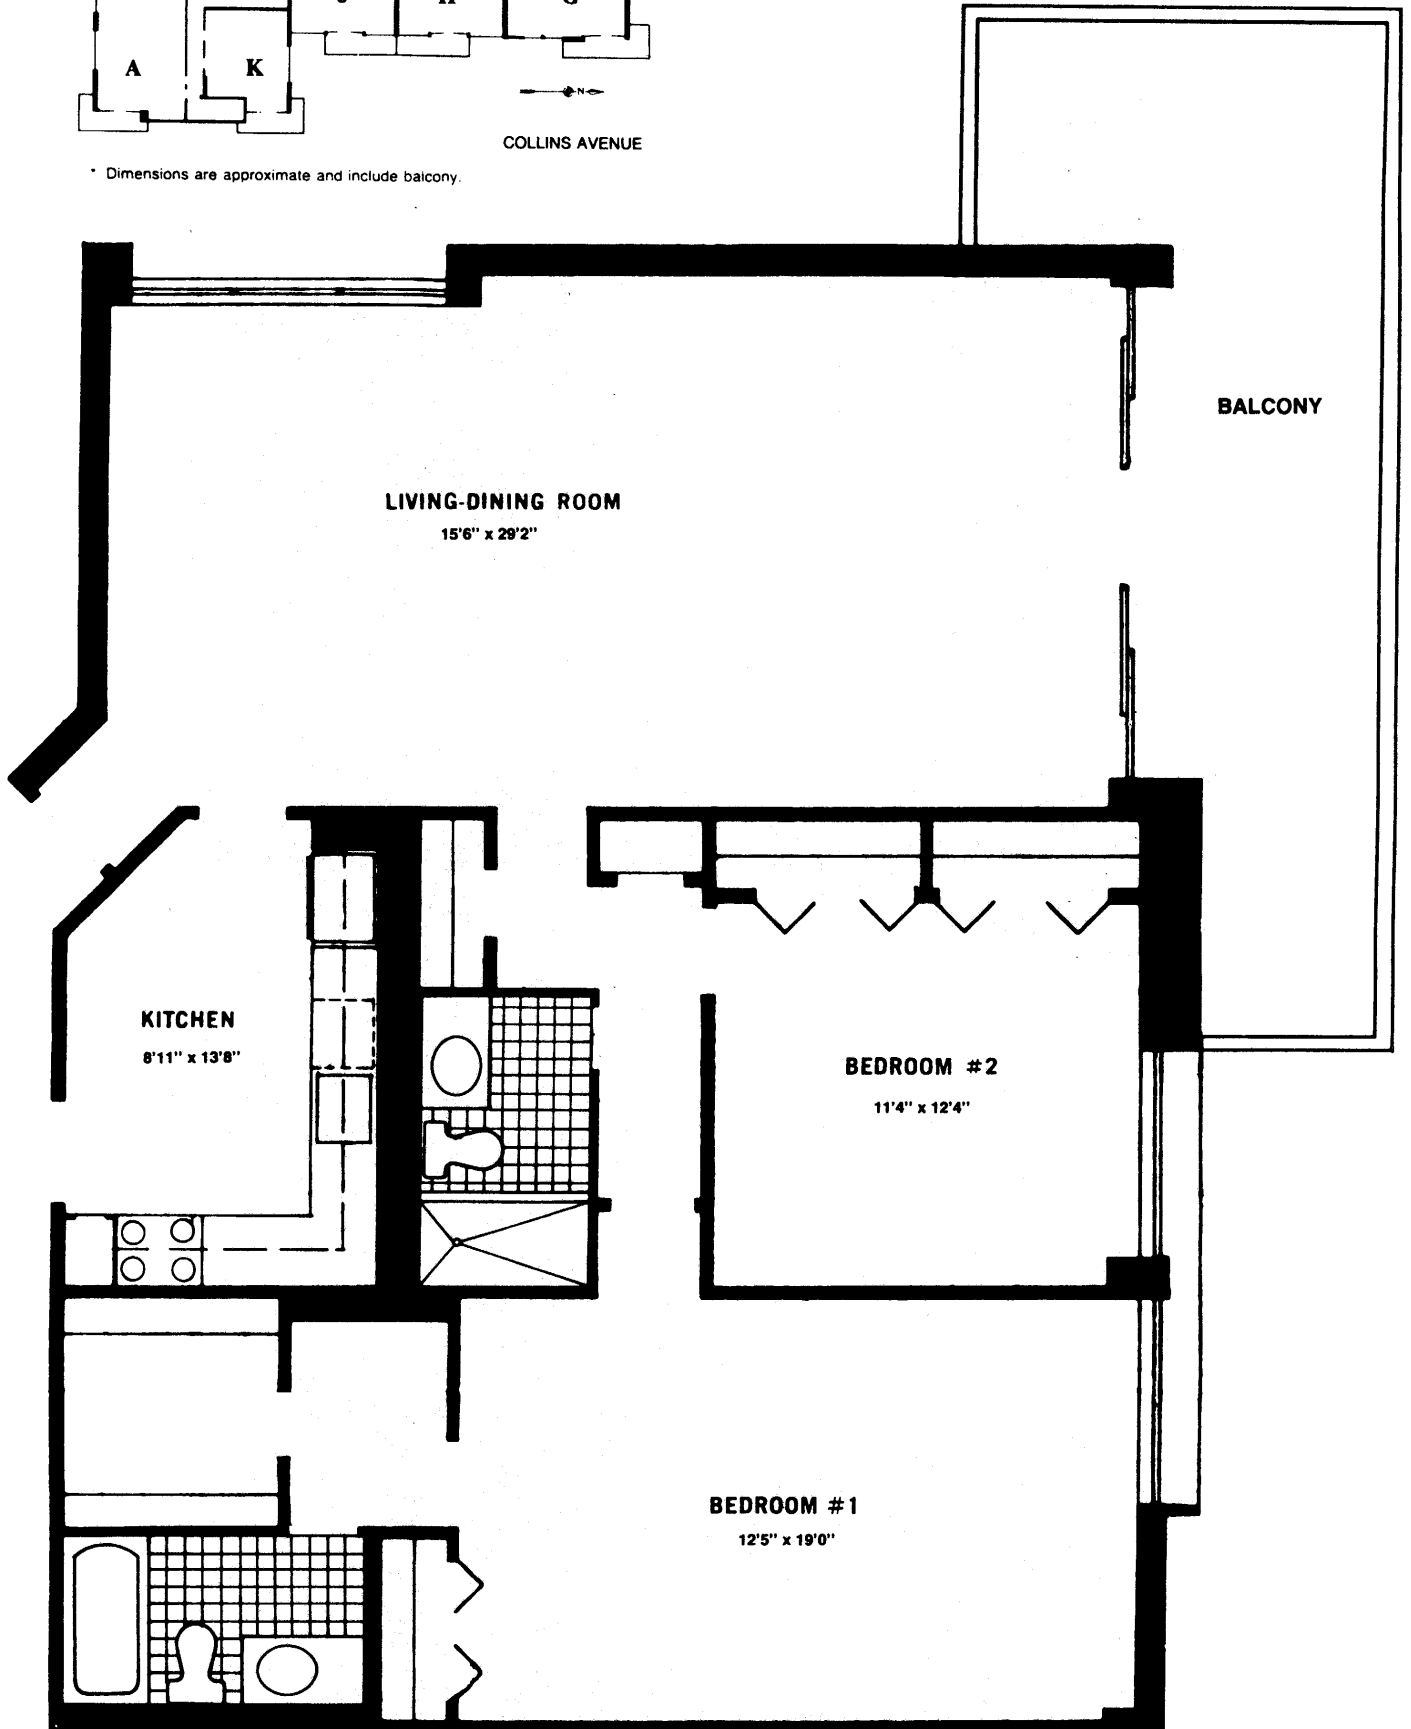

APARTMENT A
2 Bedrooms, 2 Baths
1664 Square Feet
154.5 Square Meters

* Dimensions are approximate and include balcony.

APARTMENT B
2 Bedrooms, 2 Baths
1923 Square Feet
178.6 Square Meters *

* Dimensions are approximate and include balcony.

APARTMENT C
 1 Bedroom, 1½ Baths
 1036 Square Feet/96.2 Square Meters *

APARTMENT D, E, J & H

1 Bedroom (convertible), 2 Baths
 1442 Square Feet/134,0 Square Meters*
 Apartments D, E, J & H are approximately the same size with minor variations in balcony sizes.

* Dimensions are approximate and include balcony.

APARTMENT F & G

2 Bedrooms, 2 Baths
1515 Square Feet/140.7 Square Meters*

* Dimensions are approximate and include balcony.

APARTMENT K

1 Bedroom, 1½ Baths

1173 Square Feet/109.0 Square Meters *

* Dimensions are approximate and include balcony.