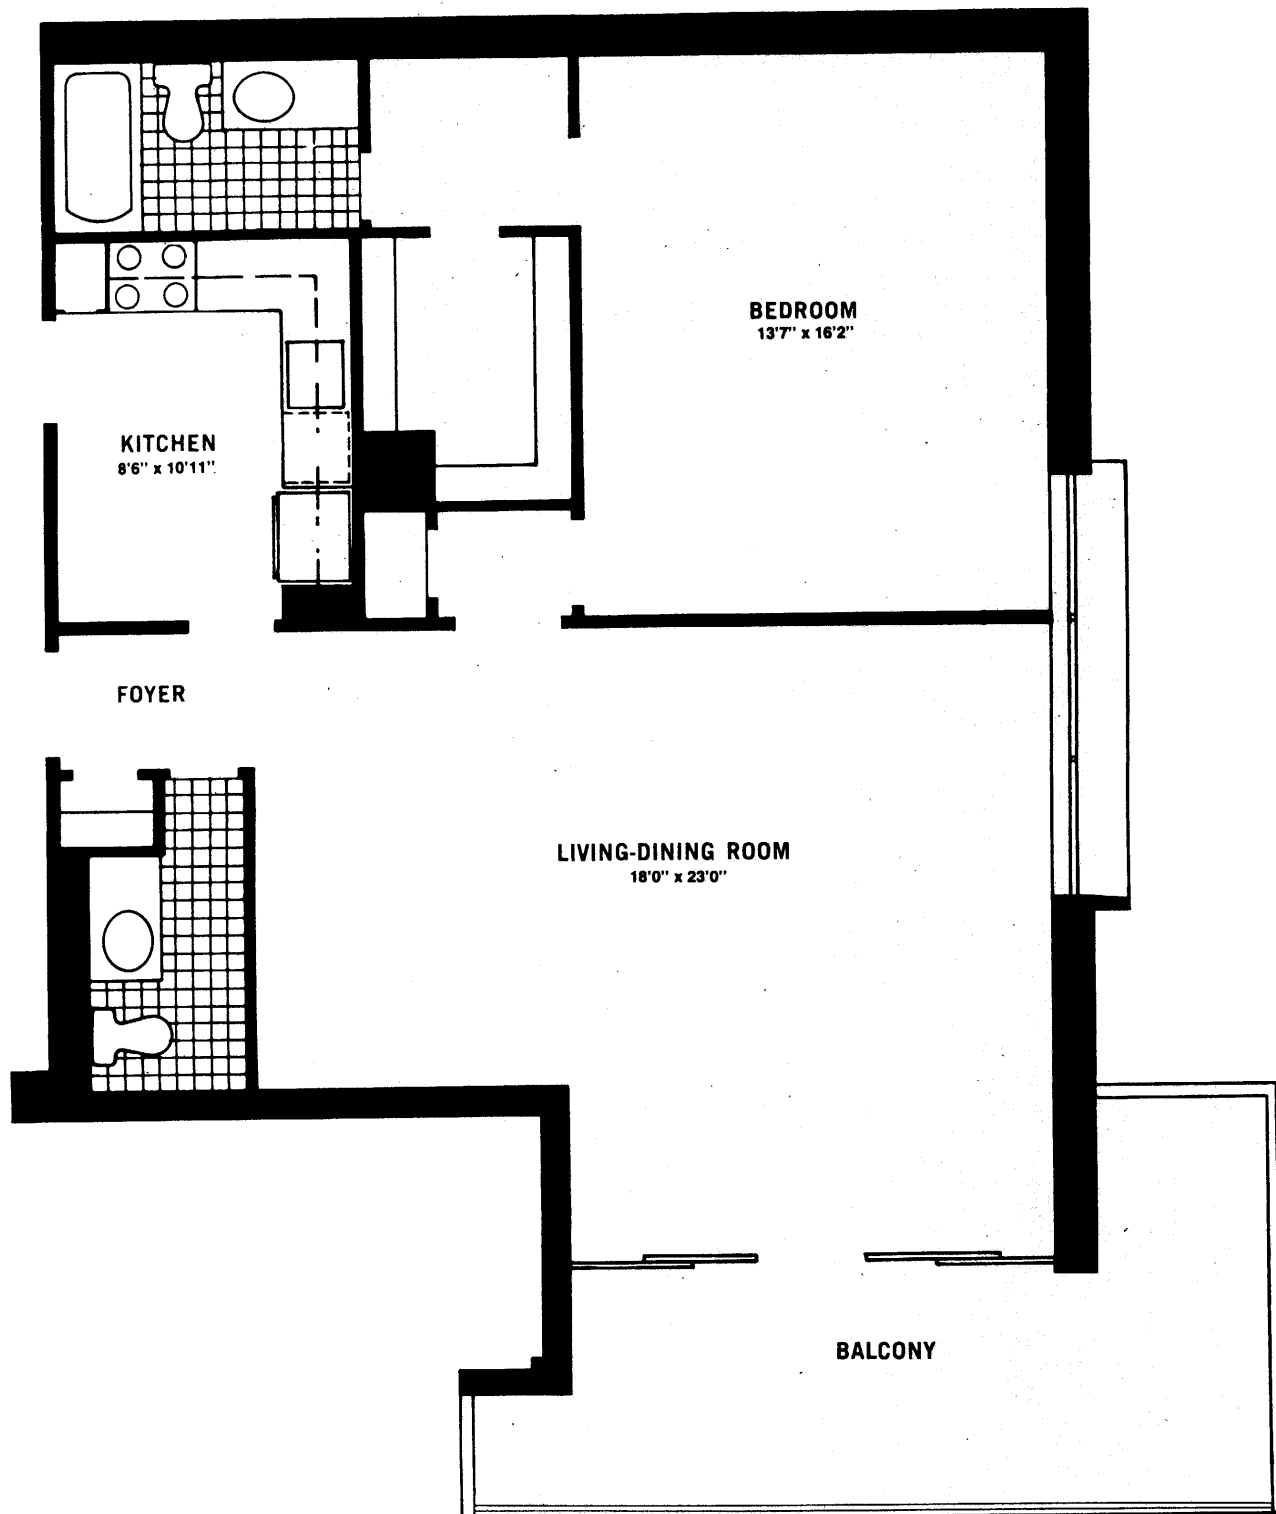

APARTMENT A
2 Bedrooms, 2 Baths
1664 Square Feet
154.5 Square Meters

* Dimensions are approximate and include balcony.

APARTMENT B
2 Bedrooms, 2 Baths
1923 Square Feet
178.6 Square Meters *

* Dimensions are approximate and include balcony.

APARTMENT C
 1 Bedroom, 1½ Baths
 1036 Square Feet/96.2 Square Meters *

APARTMENT D, E, J & H

1 Bedroom (convertible), 2 Baths
 1442 Square Feet/134,0 Square Meters*
 Apartments D, E, J & H are approximately the same size with minor variations in balcony sizes.

* Dimensions are approximate and include balcony.

APARTMENT F & G

2 Bedrooms, 2 Baths
1515 Square Feet/140.7 Square Meters*

* Dimensions are approximate and include balcony.

APARTMENT K

1 Bedroom, 1½ Baths

1173 Square Feet/109.0 Square Meters *

* Dimensions are approximate and include balcony.