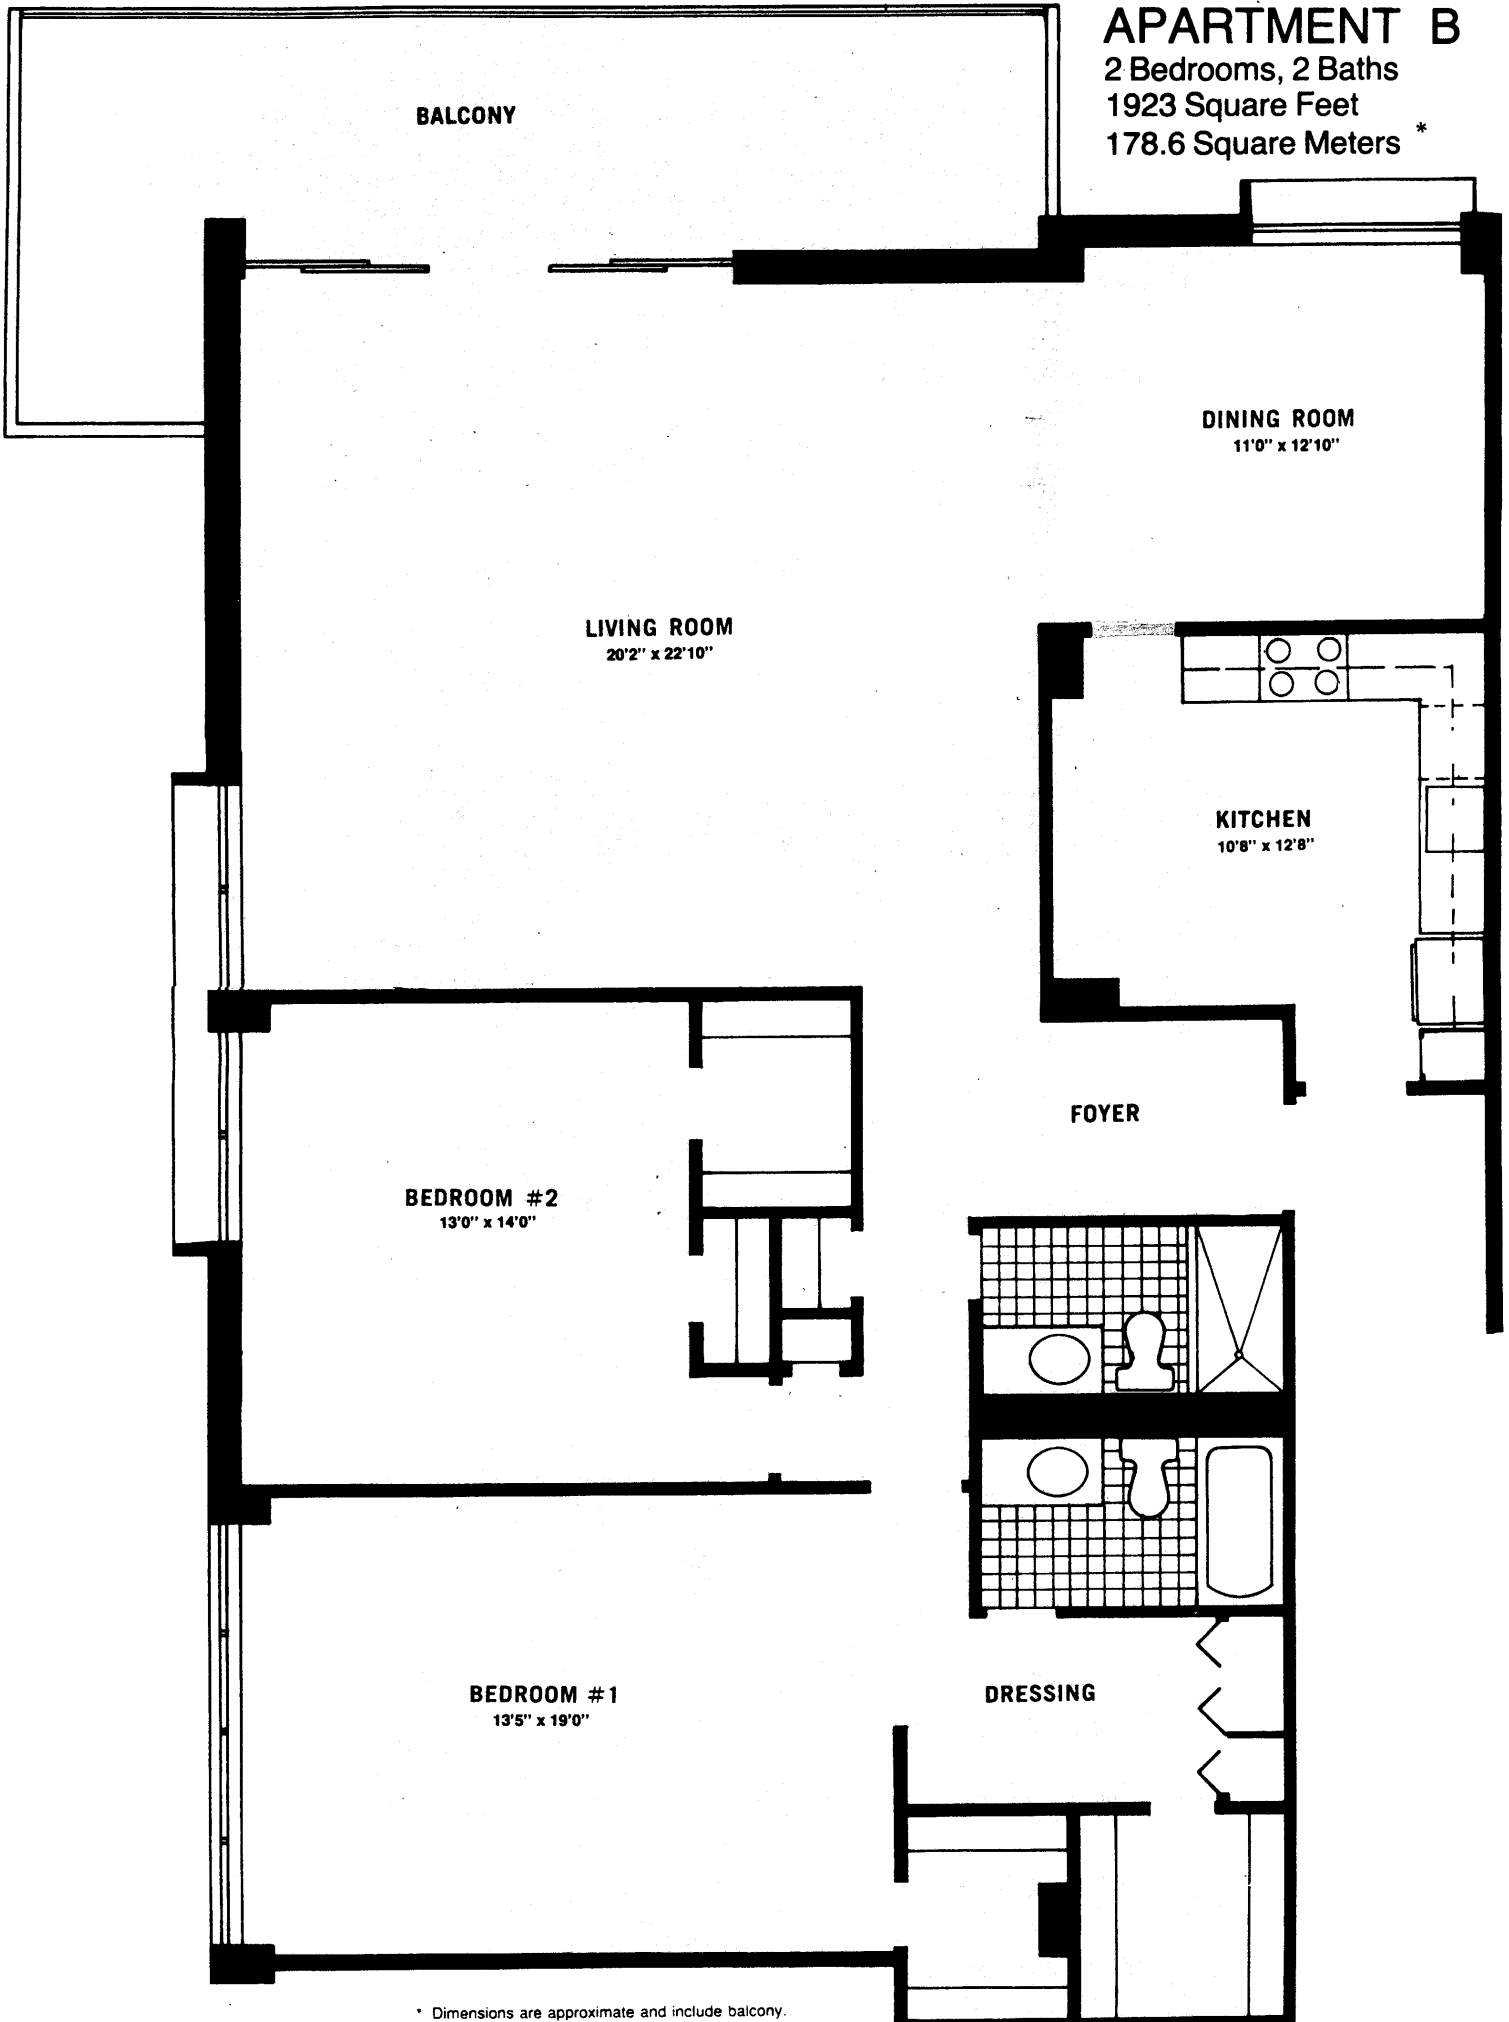

APARTMENT A
2 Bedrooms, 2 Baths
1664 Square Feet
154.5 Square Meters

* Dimensions are approximate and include balcony.

APARTMENT B
2 Bedrooms, 2 Baths
1923 Square Feet
178.6 Square Meters *

* Dimensions are approximate and include balcony.

APARTMENT C
 1 Bedroom, 1½ Baths
 1036 Square Feet/96.2 Square Meters *

APARTMENT D, E, J & H

1 Bedroom (convertible), 2 Baths
 1442 Square Feet/134,0 Square Meters*
 Apartments D, E, J & H are approximately the same size with minor variations in balcony sizes.

* Dimensions are approximate and include balcony.

APARTMENT F & G

2 Bedrooms, 2 Baths
1515 Square Feet/140.7 Square Meters*

* Dimensions are approximate and include balcony.

APARTMENT K

1 Bedroom, 1½ Baths

1173 Square Feet/109.0 Square Meters *

* Dimensions are approximate and include balcony.