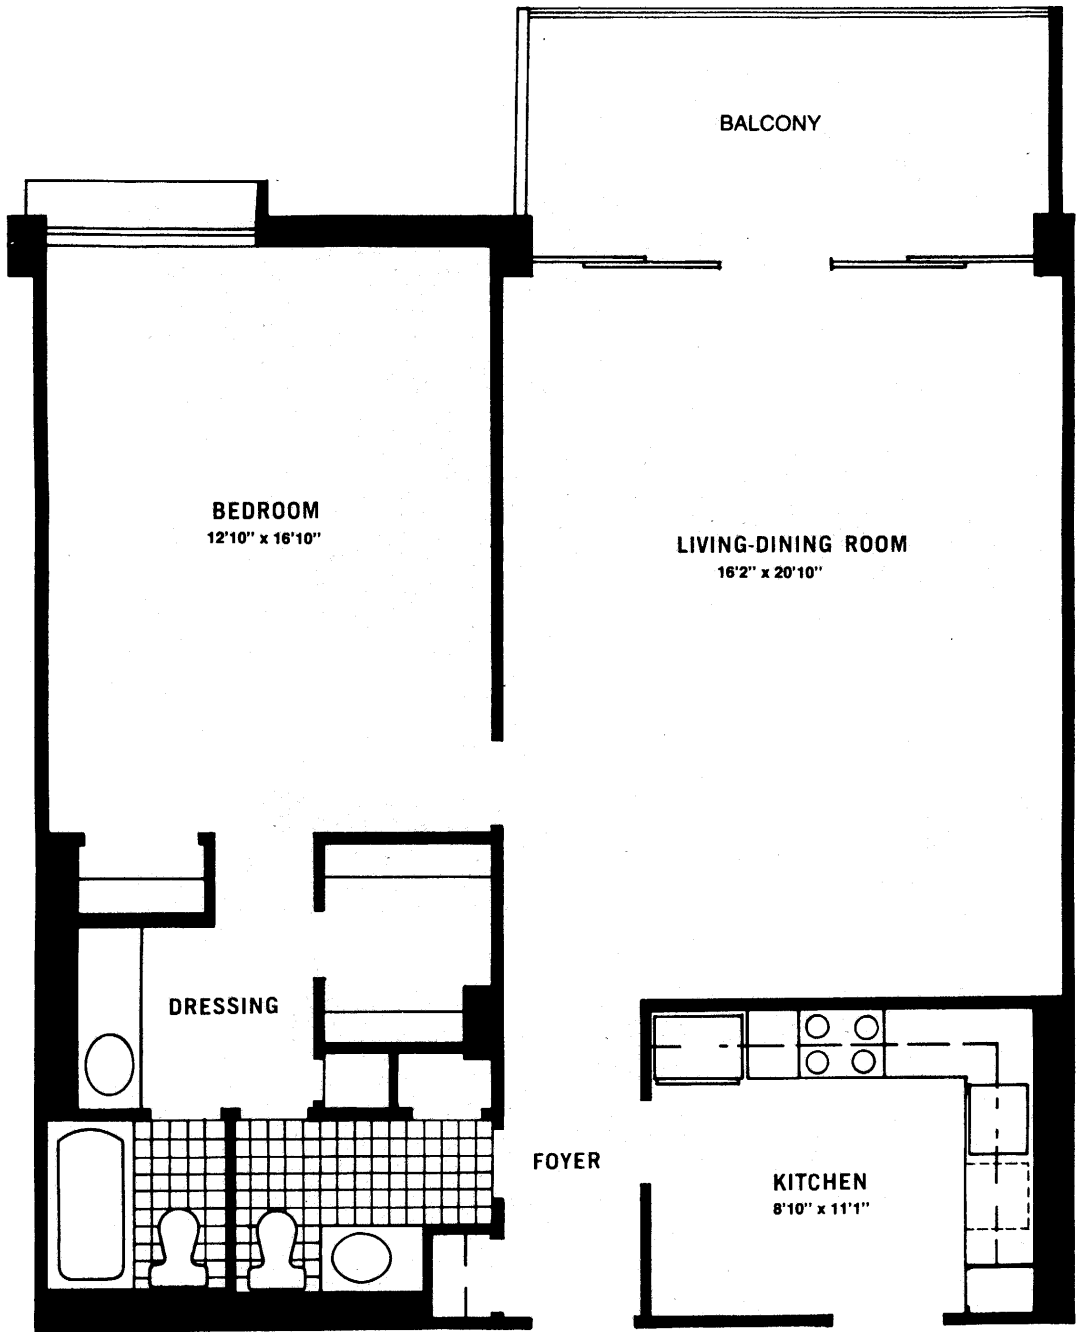

APARTMENT A
2 Bedrooms, 2 Baths
1664 Square Feet
154.5 Square Meters

* Dimensions are approximate and include balcony.

APARTMENT B
2 Bedrooms, 2 Baths
1923 Square Feet
178.6 Square Meters *

* Dimensions are approximate and include balcony.

APARTMENT C
 1 Bedroom, 1½ Baths
 1036 Square Feet/96.2 Square Meters *

APARTMENT D, E, J & H

1 Bedroom (convertible), 2 Baths
 1442 Square Feet/134,0 Square Meters*
 Apartments D, E, J & H are approximately the same size with minor variations in balcony sizes.

* Dimensions are approximate and include balcony.

APARTMENT F & G

2 Bedrooms, 2 Baths
1515 Square Feet/140.7 Square Meters*

* Dimensions are approximate and include balcony.

APARTMENT K

1 Bedroom, 1½ Baths

1173 Square Feet/109.0 Square Meters *

* Dimensions are approximate and include balcony.